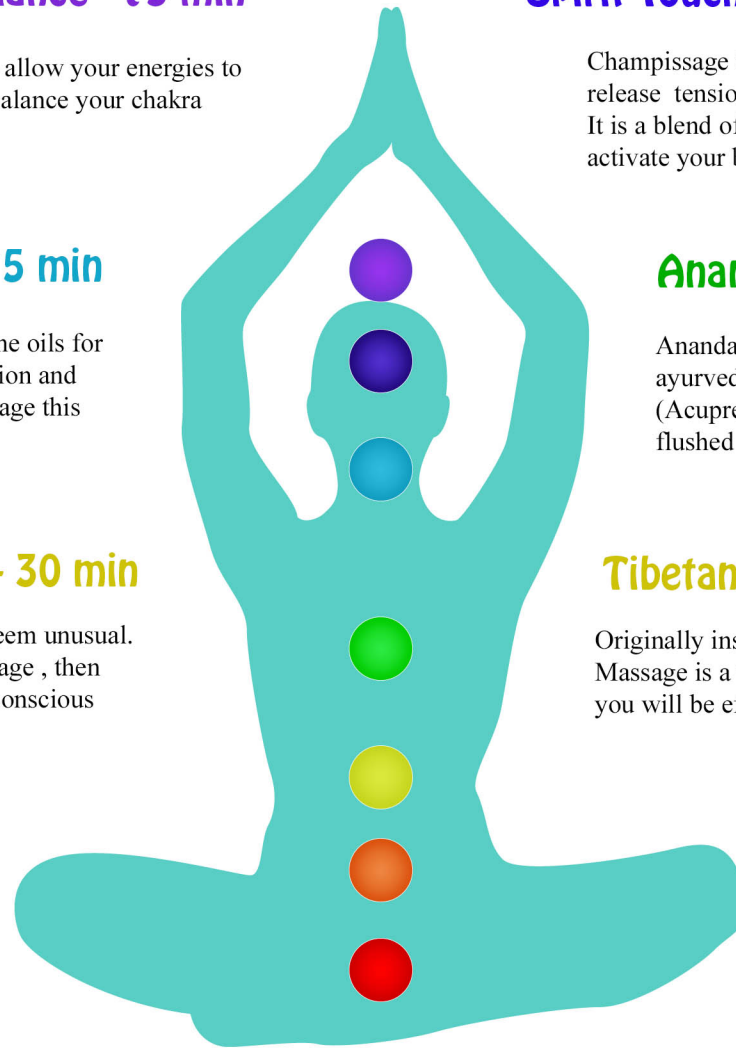

Love your feet as you love other parts of your body. While your therapist enables your whole body to detox, Foot Reflexology is given to pamper you till 'walking on the clouds' becomes a reality.

Pada love - 60 min

Spirit Touch - 30 min

Champiassage is a vigorous Head & Neck massage to release tensions for those who spend long hours on desk. It is a blend of Indian Massage and Mauritian touch to activate your brain cells and leave you in a state of no-mind.

Ananda Bliss - 60 min

Ananda is pure happiness. This ancient whole body ayurvedic approach focuses on Marma points (Acupressure points) and a Kasa bowl, the toxins are flushed out of your feet and Nadis (energy channels).

Tibetan boost - 60 min

Originally inspired from ancient Tibet & Nepal, this booster Massage is a vigorous one. Ideally devised for sportspersons you will be efficiently balanced with a sound healing.

La stone-90 min

Hot & Cold stones, crystals are carefully selected and energized for you to enjoy a full body massage with natural stones of the Indian Ocean.

Sujok Therapy -30 min

Introducing a Korean system of micro-acupuncture which focuses mainly on hands and feet, your bodily and energetic systems is naturally aligned. This treatment is enhanced with crystal pranic healing.

Hands and feet